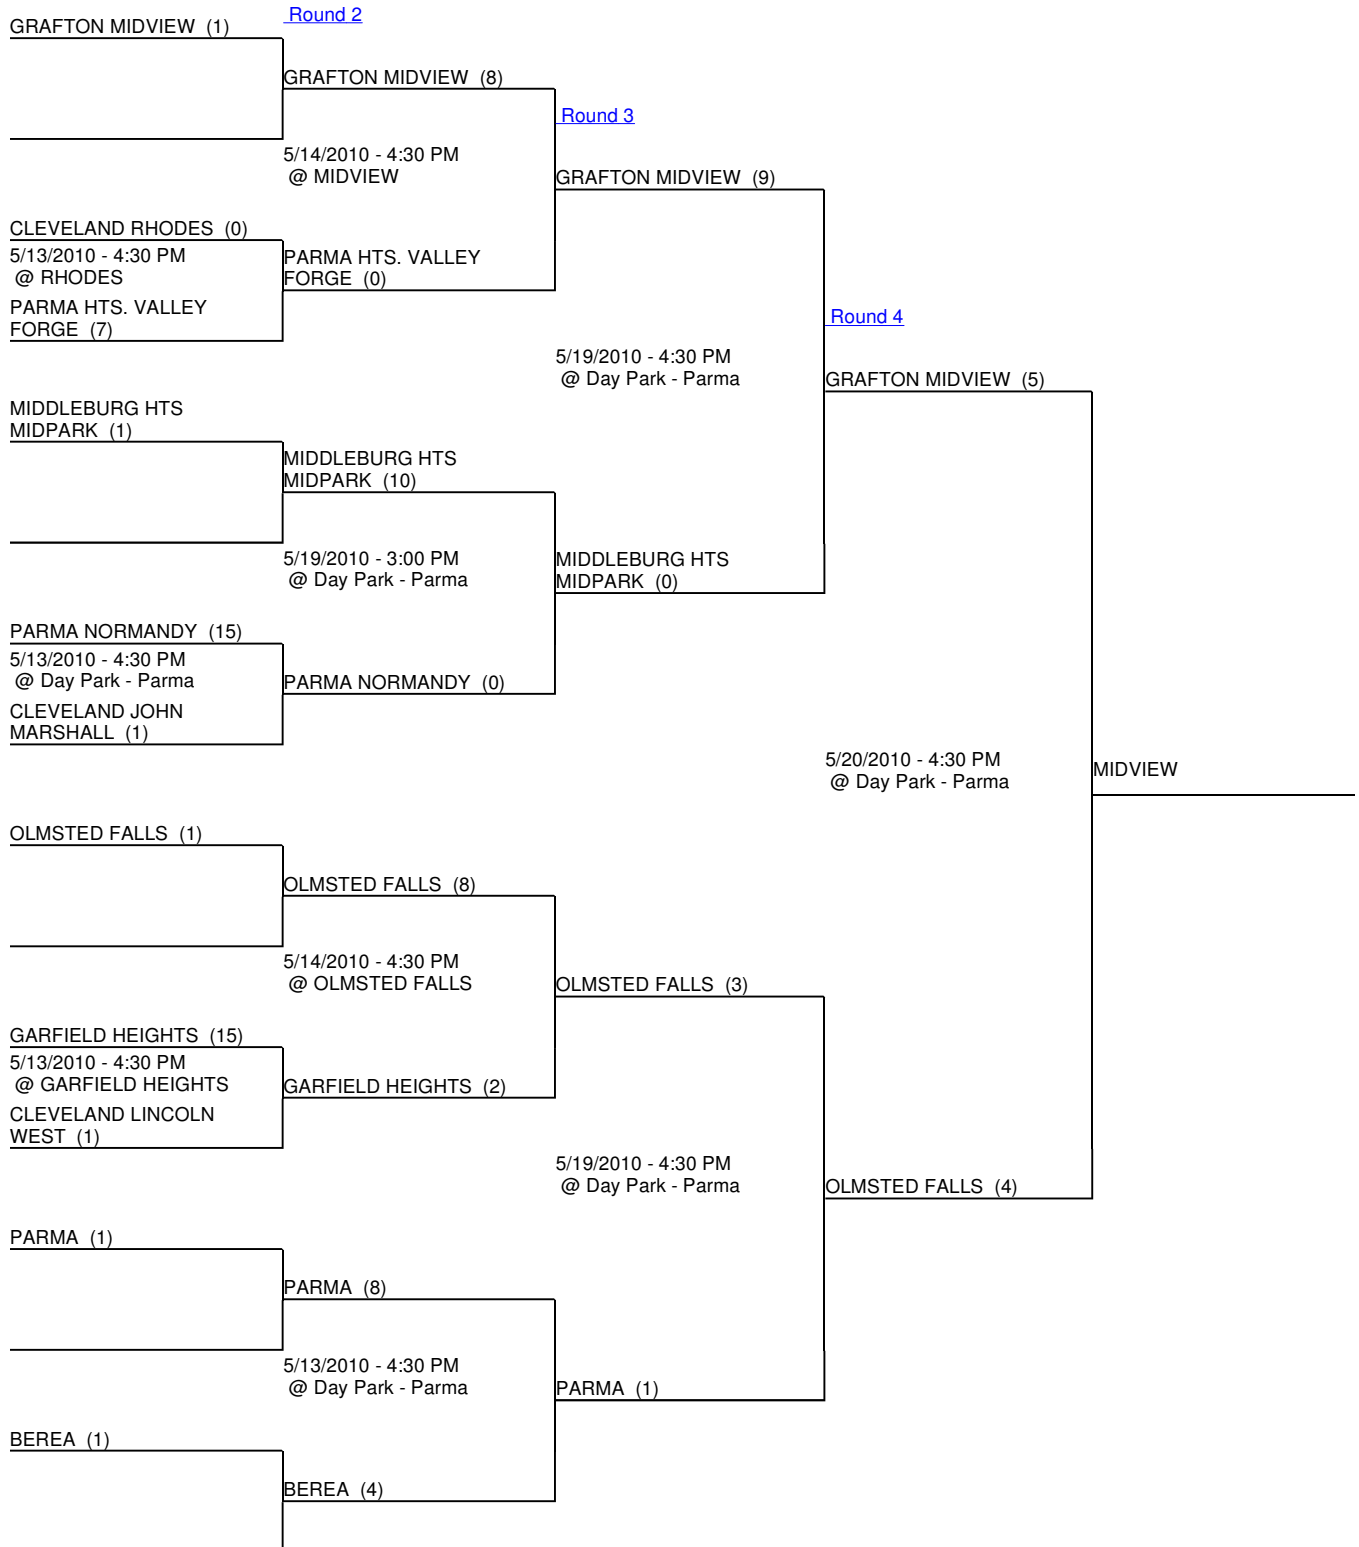

## Parma District Girls Fast-Pitch Softball Division I District Tournament

[Round 1](#)

[View Tournaments](#)